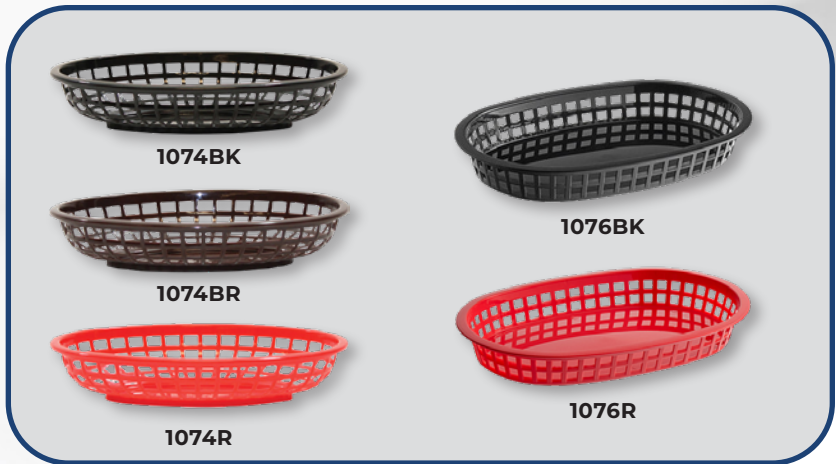

ITEM NO.	DESCRIPTION	PRICE	UOM
1074BK	Classic Basket, 9³/₈" x 6" x 1⁷/₈", oval, Polyethylene, Black, Made in the USA, NSF	$0.99	EA
1074BR	Classic Basket, 9³/₈" x 6" x 1⁷/₈", oval, Polyethylene, Brown, Made in the USA, NSF	$0.99	EA
1074R	Classic Basket, 9³/₈" x 6" x 1⁷/₈", oval, Polyethylene, Red, Made in the USA, NSF	$0.99	EA
1076BK	Chicago Platter Basket, 10⁵/₈" x 7" x 1¹/₂", Polypropylene, Black, Made in the USA, NSF	$0.99	EA
1076R	Chicago Platter Basket, 10⁵/₈" x 7" x 1¹/₂", Polypropylene, Red, Made in the USA, NSF	$0.99	EA
11253C	WideMouth Squeeze Bottle, 12 oz., Soft Polyethylene, Clear, Made in USA, NSF	$1.49	EA
12463C	WideMouth Squeeze Bottle, 24 oz., Soft Polyethylene, Clear, Made in USA, NSF	$1.99	EA
1862	Spatula, 10³/₈", High Heat/Resistant to 500°F or 260°C, Notched Silicone Blade, Nylon Handle	$10.49	EA
1863	Spatula, 14", High Heat/Resistant to 500°F or 260°C, Notched Silicone Blade, Nylon Handle	$16.70	EA
1864	Spatula, 16³/₈", High Heat/Resistant to 500°F or 260°C, Notched Silicone Blade, Nylon Handle	$18.76	EA
1524B	Cutlery Bin, 21⁵/₈" x 12" x 3³/₄", 4 compartment, Stackable, Black	$9.49	EA
514	Lobster Crack, Double Jaw, Chrome Plated Metal	$3.49	EA
5122	Speed Rail, 22" L, Single, Holds 5 each quart/liter bottles, Dishwasher Safe, Stainless Steel	$32.99	EA
5132	Speed Rail, 32" L, Single, Holds 8 each quart/liter bottles, Dishwasher Safe, Stainless Steel	$47.49	EA
722	Measuring Spoon, 4 piece, 1/4, 1/2, 1 Tsp., 1 Tbsp., Dishwasher Safe, Stainless Steel	$7.49	SET
PR8	French Fry Scoop, Right Handle, Dishwasher Safe, Plastic (withstands heat, salt and grease)	$22.99	EA