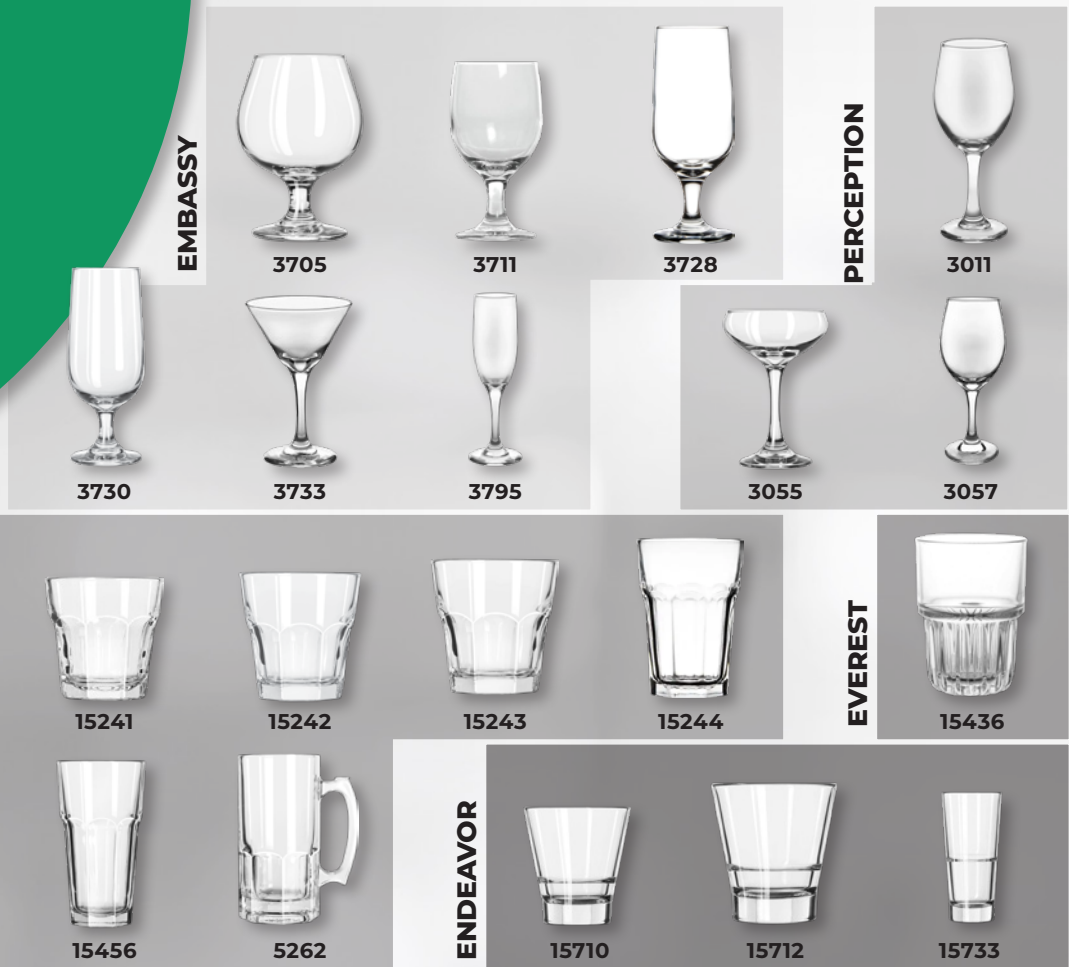

ITEM NO.	DESCRIPTION	PRICE	UOM
EMBASSY GLASSWARE			
3705	Brandy Glass, 11½ oz. (24 per Case)	$104.49	CS
3711	Goblet Glass, 11½ oz. (24 per Case)	$120.99	CS
3728	Beer Glass, 12 oz. (24 per Case)	$111.99	CS
3730	Beer Glass, 14 oz. (24 per Case)	$119.49	CS
3733	Martini Glass, 7½ oz. (12 per Case)	$67.99	CS
3795	Flute Glass, 6 oz. (12 per Case)	$49.99	CS
PERCEPTION GLASSWARE			
3011	Wine Goblet, 14 oz. (24 per Case)	$119.99	CS
3055	Cocktail Glass, 8½ oz. (12 per Case)	$68.99	CS
3057	Wine Glass, 11 oz. (24 per Case)	$121.49	CS
GIBRALTER GLASSWARE			
15240	Rocks Glass, 8 oz. (36 per Case)	$102.99	CS
15241	Rocks Glass, 7 oz. (36 per Case)	$96.99	CS
15242	Rocks Glass, 9 oz. (36 per Case)	$102.99	CS
15243	Double Rocks Glass, 12 oz. (36 per Case)	$111.99	CS
15244	Beverage Glass, 14 oz. (36 per Case)	$131.99	CS
15248	Rocks Glass, 4½ oz. (36 per Case)	$85.49	CS
15256	Cooler Glass, 16 oz. (24 per Case)	$112.99	CS
5262	Super Mug, 34 oz. (12 per Case)	$128.49	CS
ENDEAVOR GLASSWARE			
15710	Rocks Glass, 9 oz. (12 per Case)	$45.49	CS
15712	Double Old Fashioned Glass, 12 oz. (12 per Case)	$55.49	CS
15733	Espresso Glass, 3¾ oz. (12 per Case)	$36.49	CS
EVEREST GLASSWARE			
15436	Beverage Glass, 12 oz. (36 per Case)	$153.99	CS