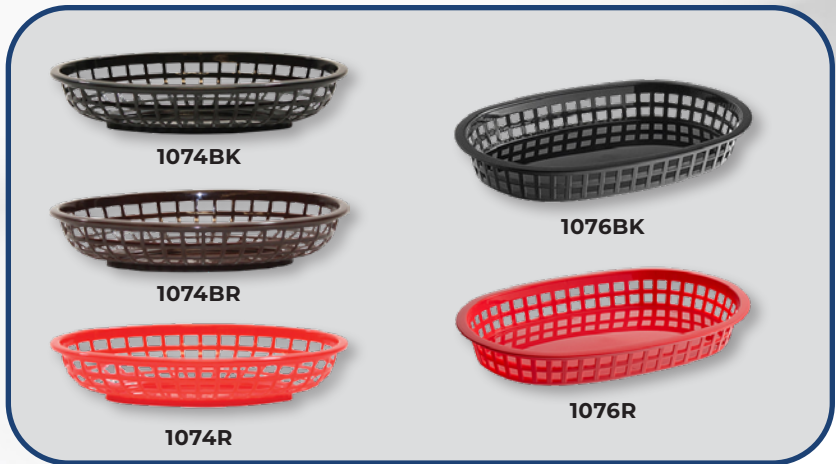

ITEM NO.	DESCRIPTION	PRICE	UOM
1074BK	Classic Basket, 9 ³ / ₈ " x 6" x 1 ⁷ / ₈ ", oval, Polyethylene, Black, Made in the USA, NSF	\$0.99	EA
1074BR	Classic Basket, 9 ³ / ₈ " x 6" x 1 ⁷ / ₈ ", oval, Polyethylene, Brown, Made in the USA, NSF	\$0.99	EA
1074R	Classic Basket, 9 ³ / ₈ " x 6" x 1 ⁷ / ₈ ", oval, Polyethylene, Red, Made in the USA, NSF	\$0.99	EA
1076BK	Chicago Platter Basket, 10 ⁵ / ₈ " x 7" x 1 ¹ / ₂ ", Polypropylene, Black, Made in the USA, NSF	\$0.99	EA
1076R	Chicago Platter Basket, 10 ⁵ / ₈ " x 7" x 1 ¹ / ₂ ", Polypropylene, Red, Made in the USA, NSF	\$0.99	EA
11253C	WideMouth Squeeze Bottle, 12 oz., Soft Polyethylene, Clear, Made in USA, NSF	\$1.49	EA
12463C	WideMouth Squeeze Bottle, 24 oz., Soft Polyethylene, Clear, Made in USA, NSF	\$1.99	EA
1862	Spatula, 10 ³ / ₈ ", High Heat/Resistant to 500°F or 260°C, Notched Silicone Blade, Nylon Handle	\$10.49	EA
1863	Spatula, 14", High Heat/Resistant to 500°F or 260°C, Notched Silicone Blade, Nylon Handle	\$16.70	EA
1864	Spatula, 16 ³ / ₈ ", High Heat/Resistant to 500°F or 260°C, Notched Silicone Blade, Nylon Handle	\$18.76	EA
1524B	Cutlery Bin, 21 ⁵ / ₈ " x 12" x 3 ³ / ₄ ", 4 compartment, Stackable, Black	\$9.49	EA
514	Lobster Crack, Double Jaw, Chrome Plated Metal	\$3.49	EA
5122	Speed Rail, 22" L, Single, Holds 5 each quart/liter bottles, Dishwasher Safe, Stainless Steel	\$32.99	EA
5132	Speed Rail, 32" L, Single, Holds 8 each quart/liter bottles, Dishwasher Safe, Stainless Steel	\$47.49	EA
722	Measuring Spoon, 4 piece, 1/4, 1/2, 1 Tsp., 1 Tbsp., Dishwasher Safe, Stainless Steel	\$7.49	SET
PR8	French Fry Scoop, Right Handle, Dishwasher Safe, Plastic (withstands heat, salt and grease)	\$22.99	EA